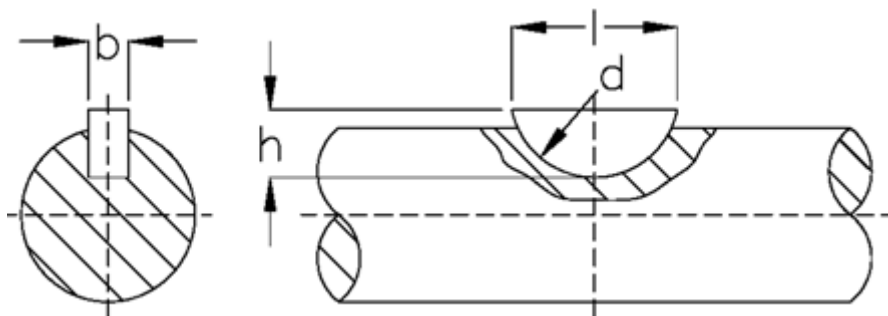

Article number: 09010525

Description: KLEE Woodruff key 4x9 DIN 6888

Measures

$b = 4.0$

$d = 22$

$h = 9.0$

$l = 21.63$